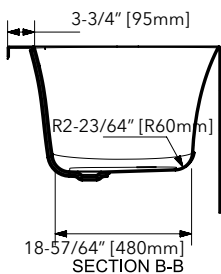

DETAIL C
SCALE 0.143:1.0

Available Color/Finish

Models Available:

- DST-WMOCB01-R2W ..... Right Version