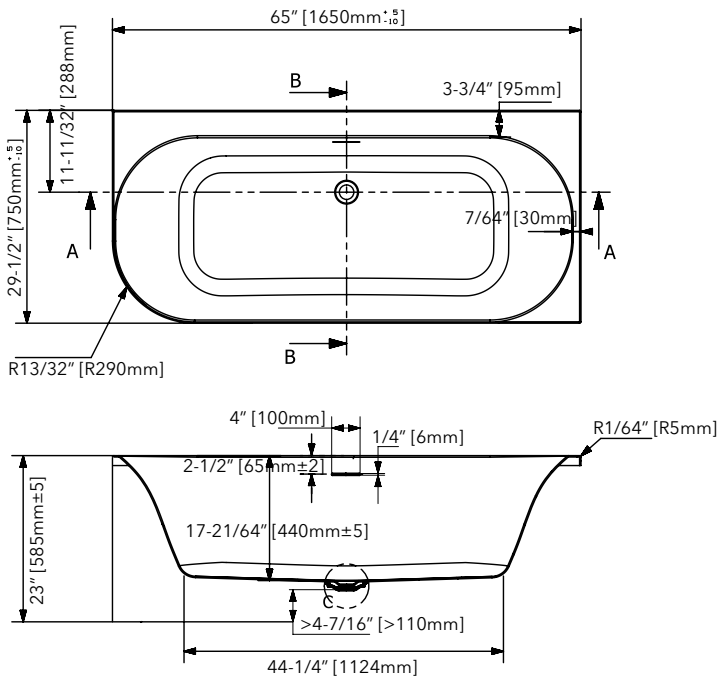

SHOWN: DST-WMOCB01-R2W

Warranty:

- Lifetime Limited Warranty

SECTION A-A