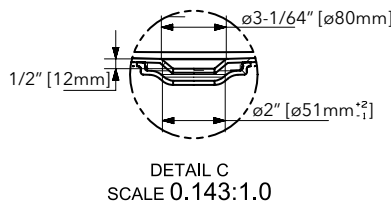

DETAIL C
SCALE 0.143:1.0

Available Color/Finish

Models Available:

- DST-WMOCB01-R2W ..... Right Version